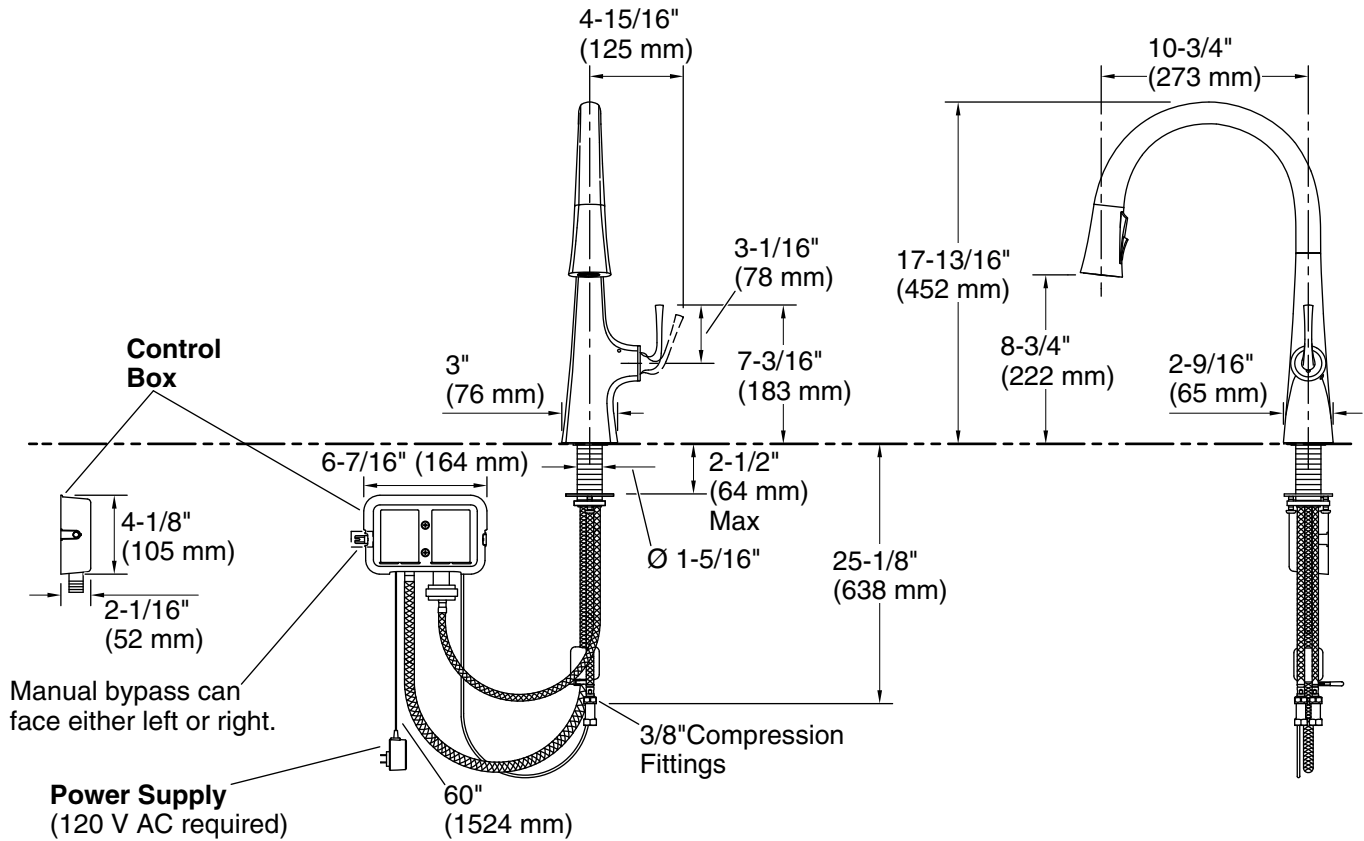

Technical Information

All product dimensions are nominal.

Power source: Plug - AC, not included

Drain included: No

Spout:

Spout reach: 10-3/4" (273 mm)

Notes

Install this product according to the installation instructions.

ADA complaint for faucet handles only.

ADA, CSA B651 compliant when installed to the specific requirements of these regulations.